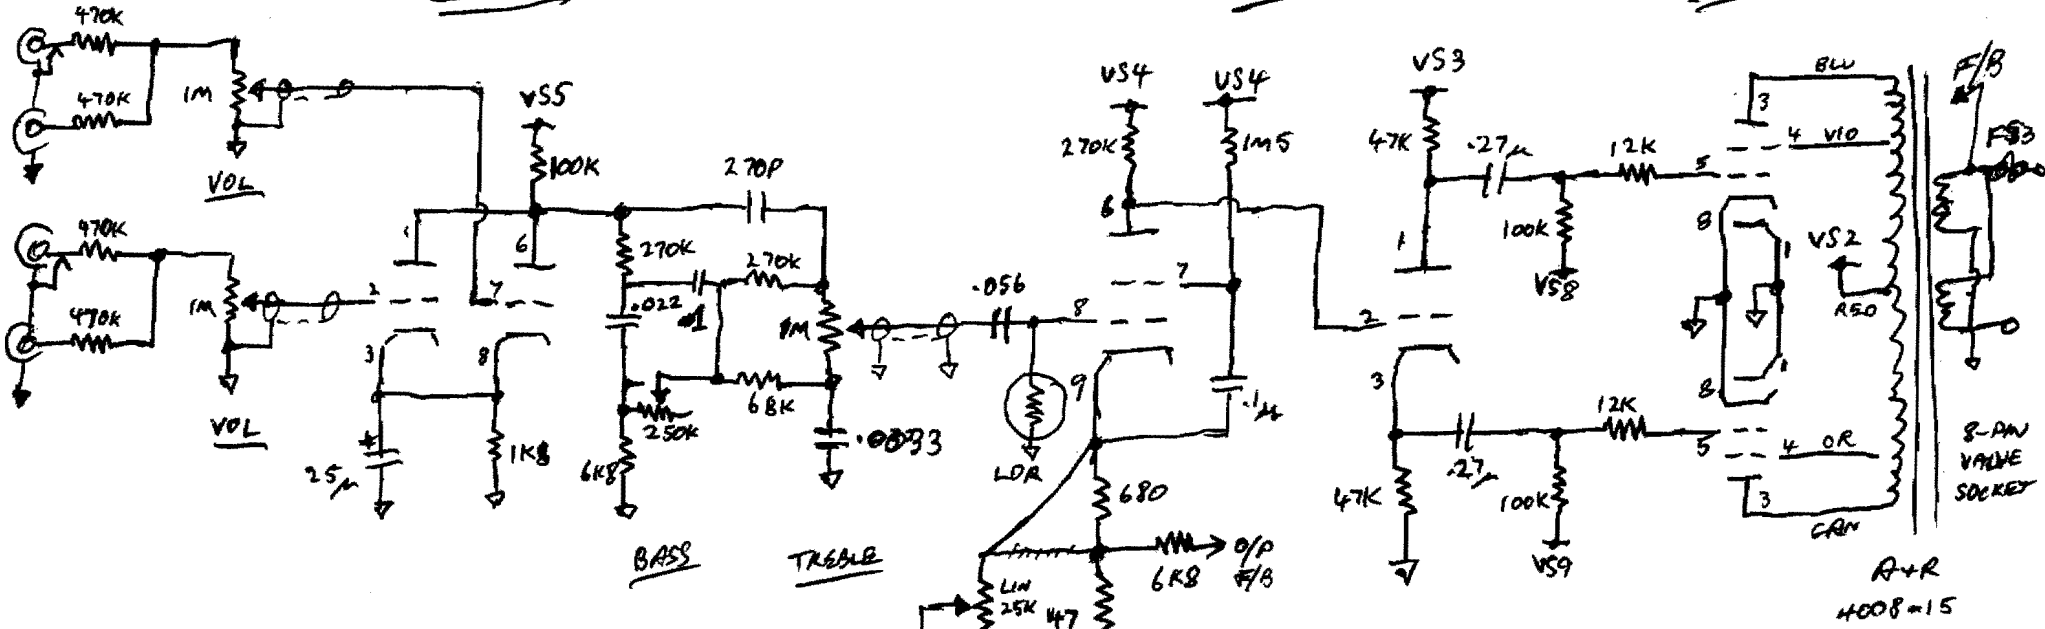

MCPHERSON TWIN-CHANNEL 60W INSTRUMENT AMPLIFIER 1964

12AX7

6AN8

2X KT88

TREM

NORM

SPEED

PRESENCE

12AX7

DEPTH

8-PIN VALVE SOCKET

A+R 4008-15

A+R  
1939-200mA