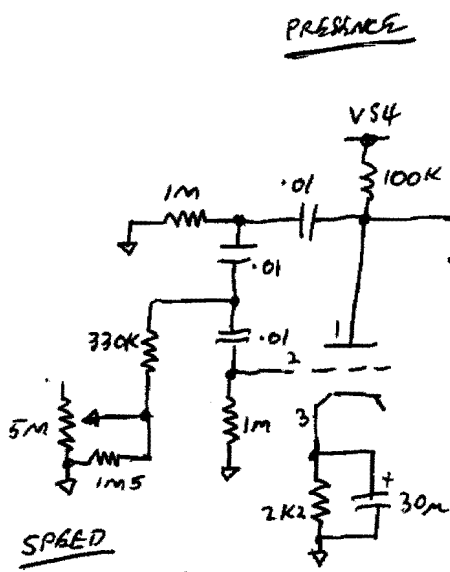

MCPHERSON TWIN-CHANNEL 60W INSTRUMENT AMPLIFIER 1964

12AX7

6AN8

2X KT88

TREM

NORM

SPEED

PRESENCE

12AX7

DEPTH

8-PIN VALVE SOCKET

A+R 4008-15

A+R  
1939-200mA