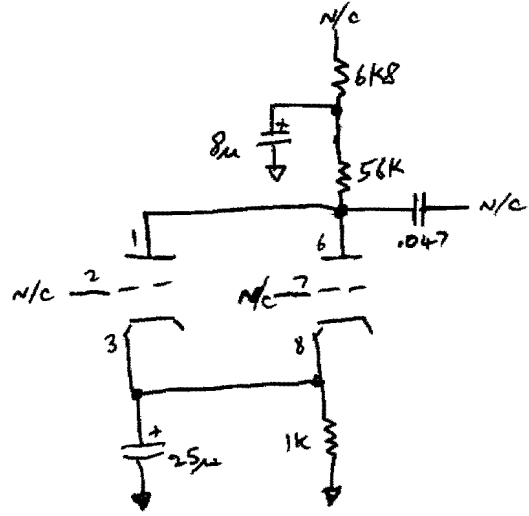

MCPHERSON TWIN-CHANNEL 60W INSTRUMENT AMPLIFIER 1964

12AX7

6AN8

2X KT88

TREM

NORM

SPEED

PRESENCE

12AX7

DEPTH

8-PIN VALVE SOCKET

A+R 4008-15

A+R  
1939-200mA