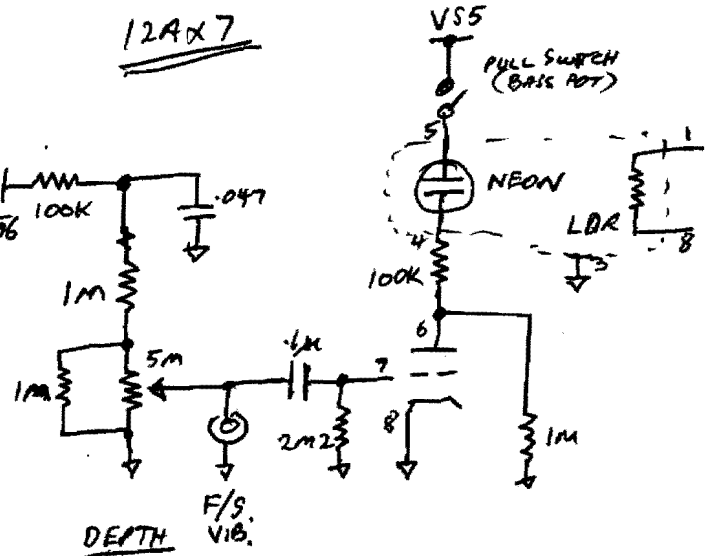

MCPHERSON TWIN-CHANNEL 60W INSTRUMENT AMPLIFIER 1964

12AX7

6AN8

2X KT88

TREM

NORM

SPEED

PRESENCE

12AX7

DEPTH

8-PIN VALVE SOCKET

A+R 4008-15

A+R  
1939-200mA